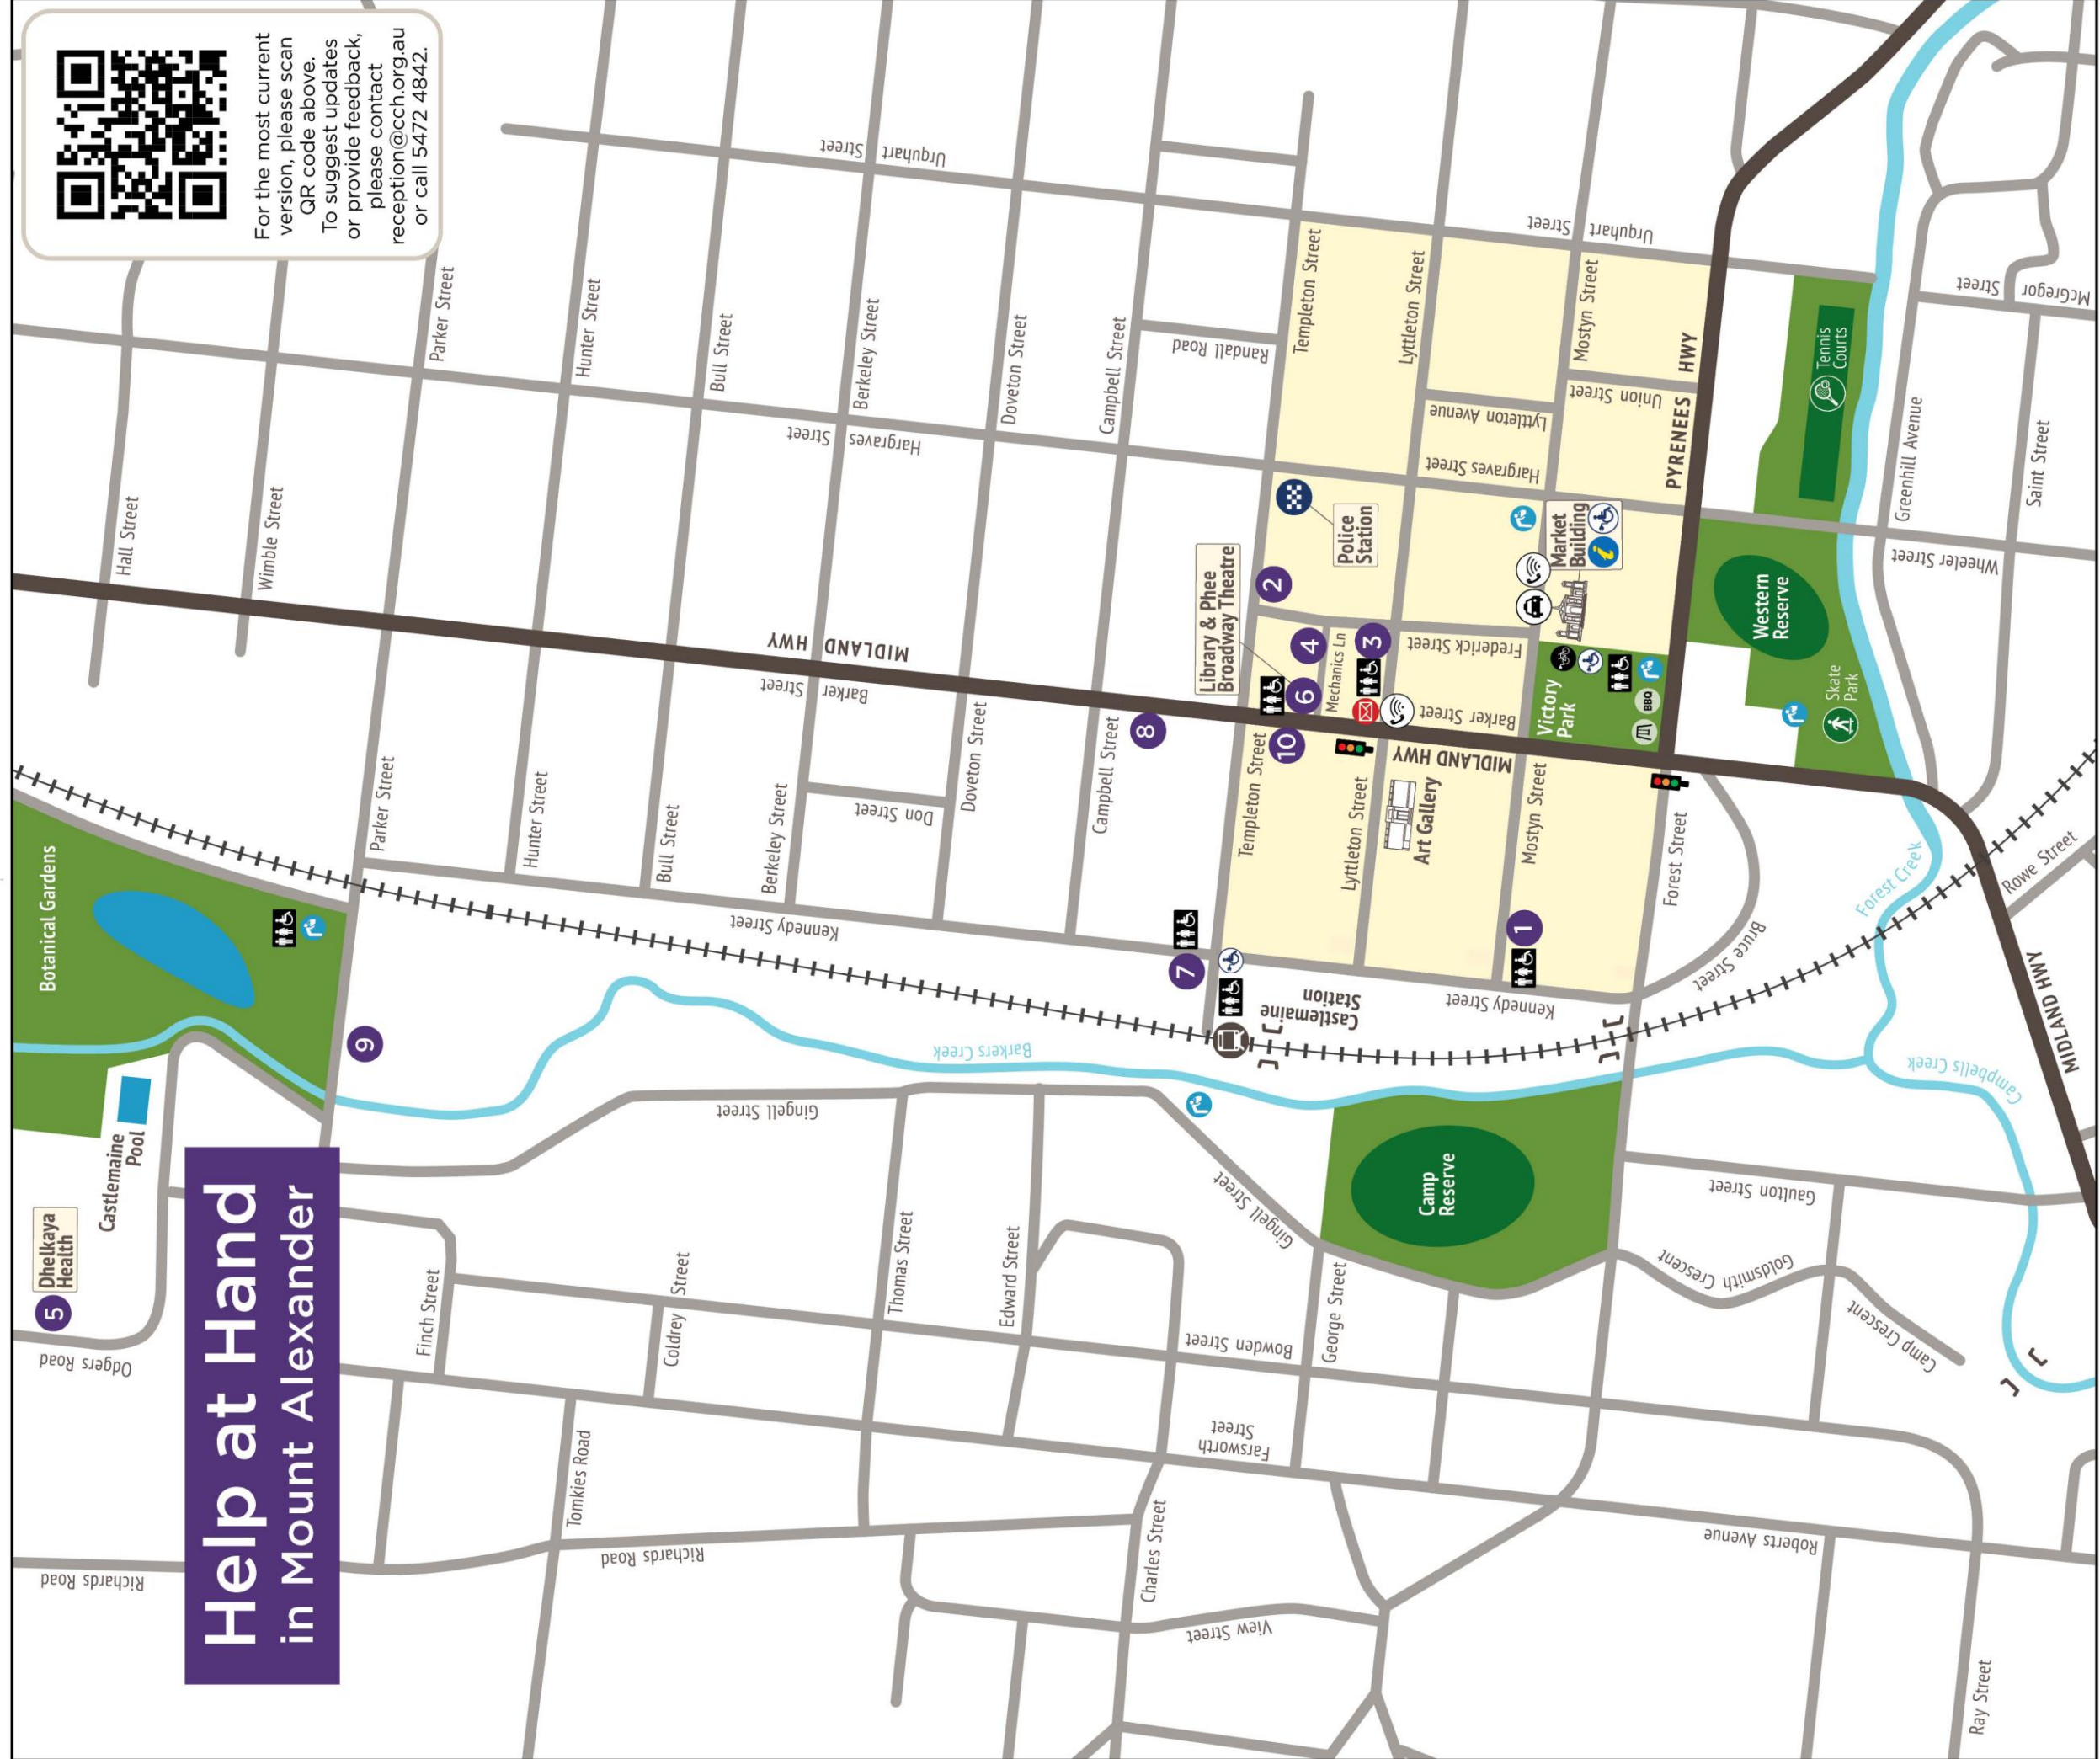

For the most current version, please scan QR code above. To suggest updates or provide feedback, please contact reception@cch.org.au or call 5472 4842.

Help at Hand in Mount Alexander

Castlemaine Taxis: 131 008
Castlemaine Police: 5470 4100
Lifeline: 13 11 14

Weekly meal timetable

Monday	Tuesday	Wednesday	Friday
10 Sprout Bakery Free soup kitchen 4.30pm-6.00pm; The Mill, Walker Street	2 Castlemaine Community House Community Lunch 12.30pm (during school terms only) Castlemaine Town Hall, suggested donation $7	Maldon Neighbourhood Centre Community Lunch 12.00pm Francis Street Maldon $7.00 suggested donation	1 Harvest Community Lunch 12.00pm Anglican Church Hall 8 Mostyn Street (fortnightly from 23/6)