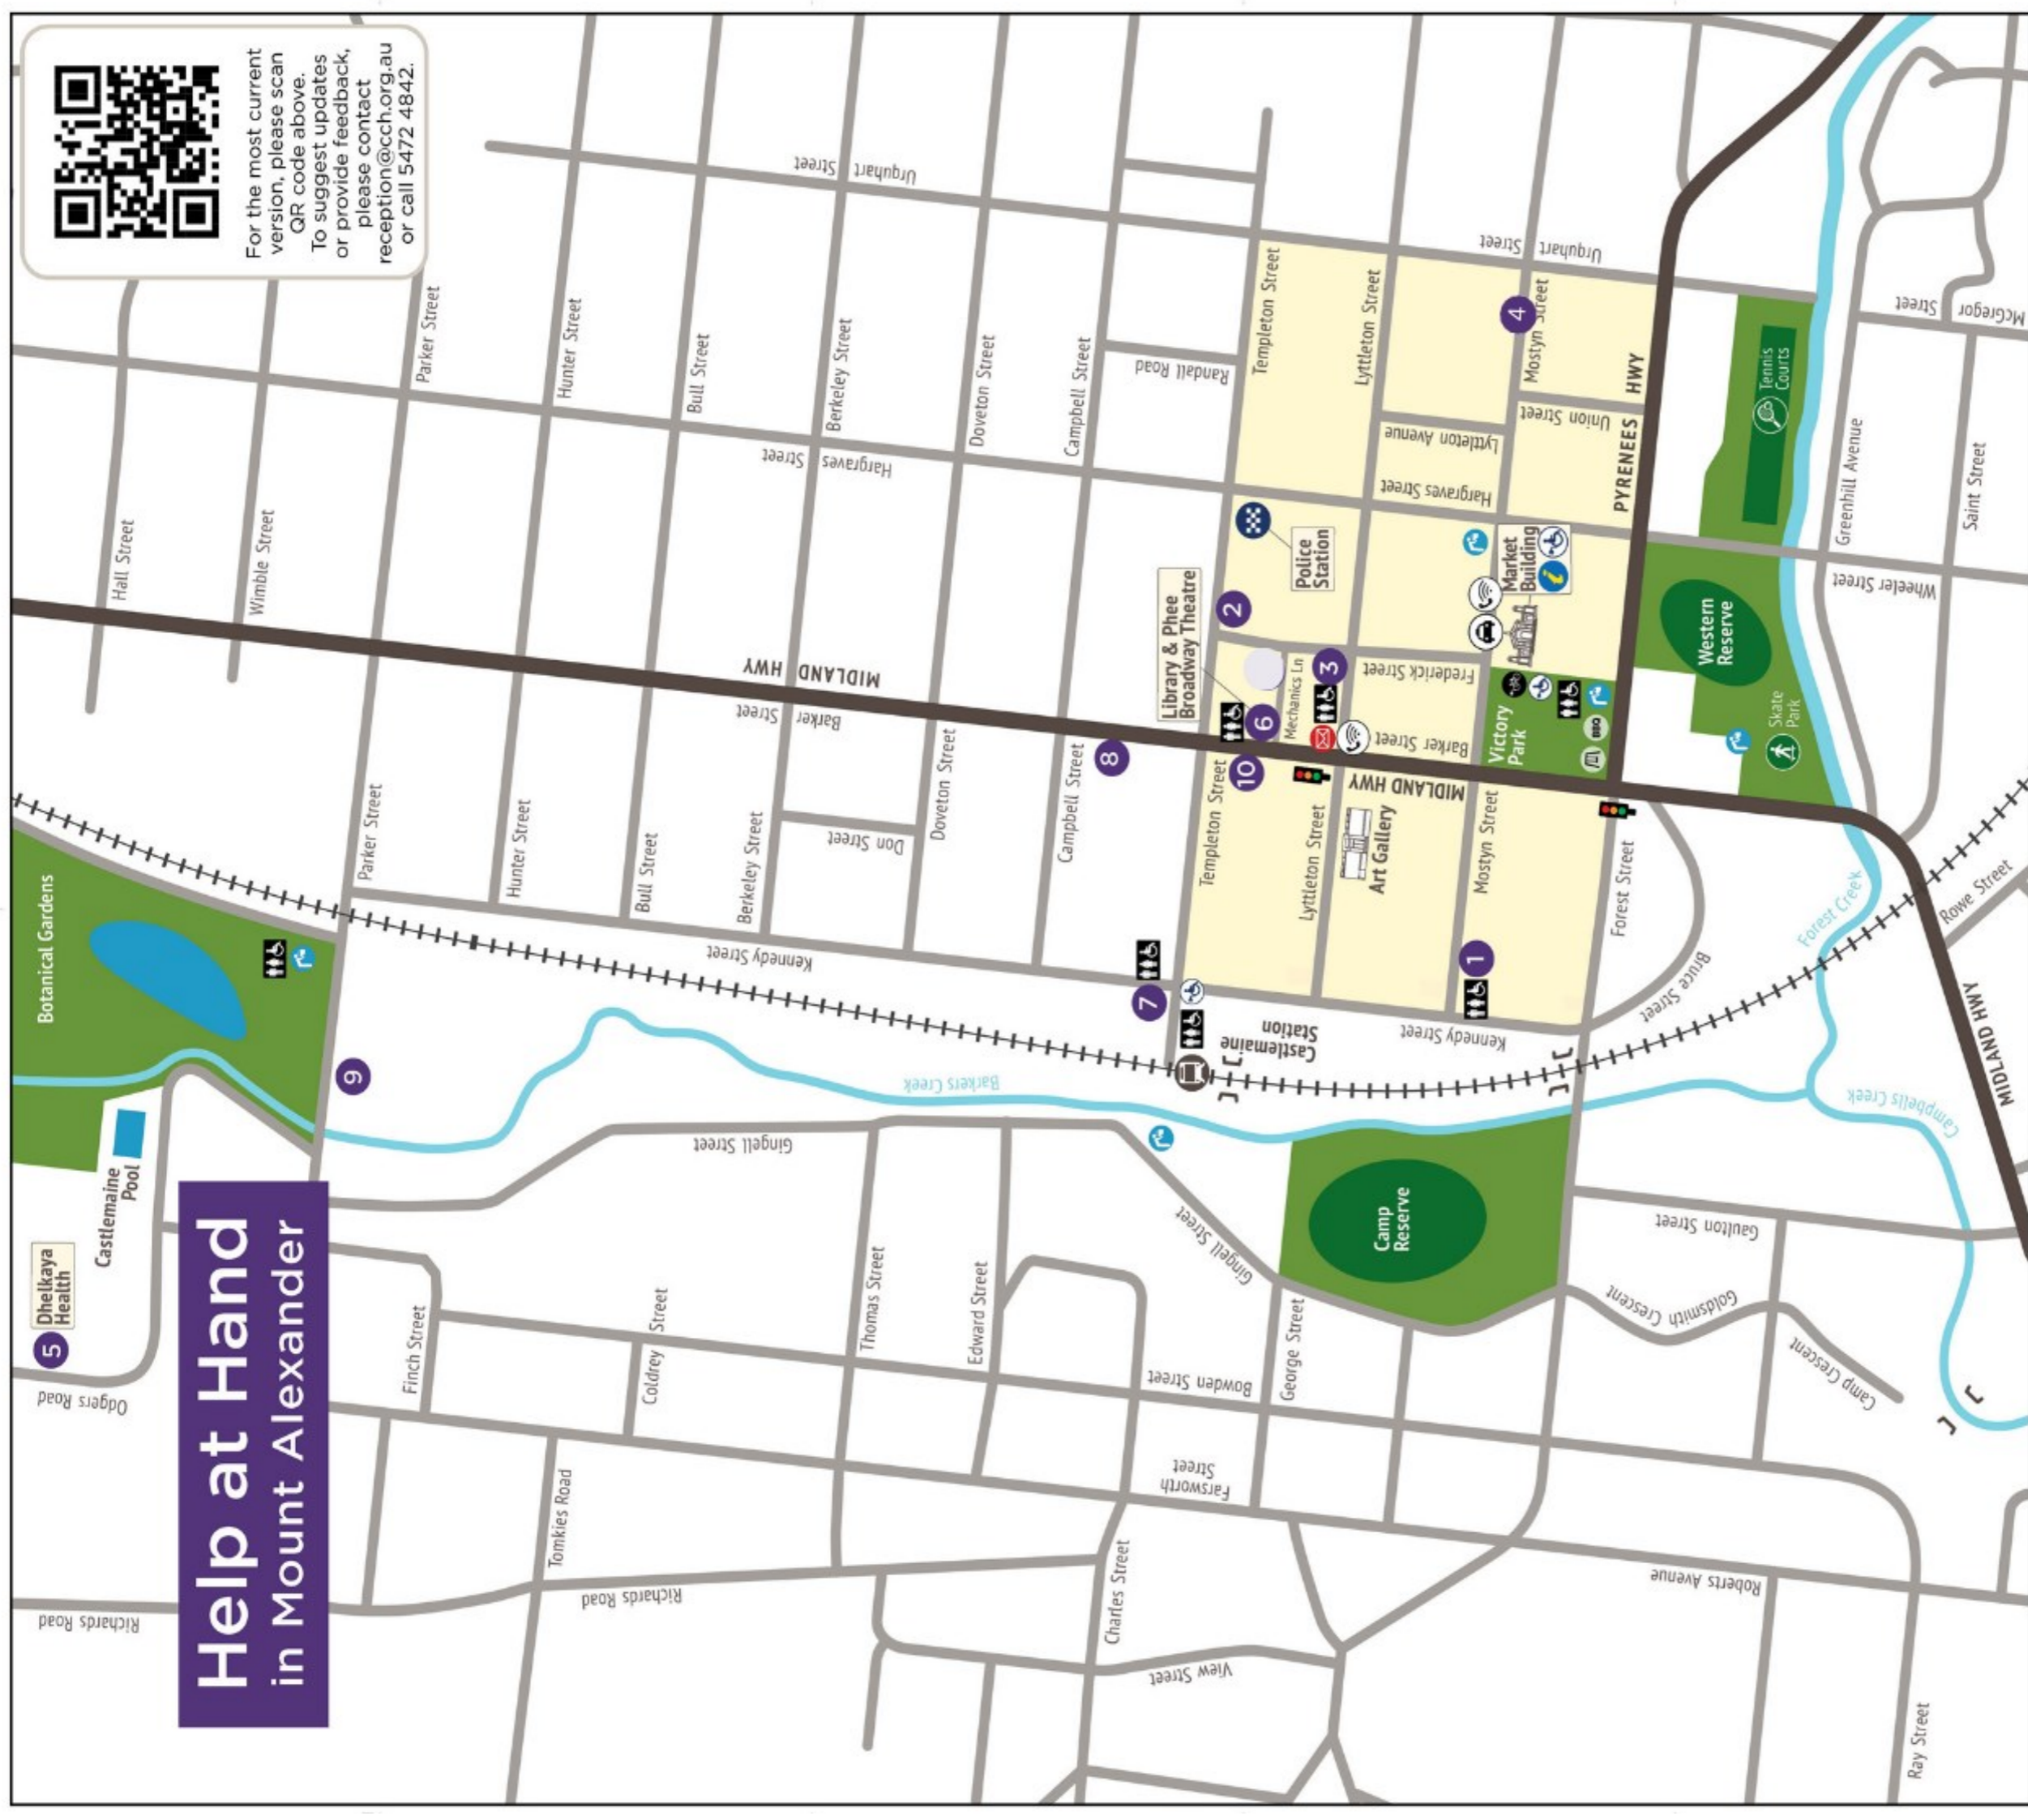

For the most current version, please scan QR code above. To suggest updates or provide feedback, please contact reception@cch.org.au or call 5472 4842.

Help at Hand in Mount Alexander

Castlemaine Taxis: 131 008
Castlemaine Police: 5470 4100
Lifeline: 13 11 14

Weekly meal timetable

	Tuesday	Wednesday	Thursday	Friday
2 Castlemaine Community House Community Lunch	1 Maldon Neighbourhood Centre Community Lunch	1 Blakely Road Community Lunch	1 Harvest Community Lunch	
12.30pm (during school terms only) Castlemaine Town Hall, suggested donation $7	12.00pm Francis Street Maldon $7.00 suggested donation	12pm to 2pm Castlemaine Church of Christ 66 Blakeley Road	12.00pm Anglican Church Hall 8 Mostyn Street (fortnightly from 23/6)	

See map on other side for locations. This copy was revised August 2024. For a more current version, please scan QR code on the reverse of this flyer. To suggest updates or provide feedback, please contact reception@cch.org.au or call 5472 4842.